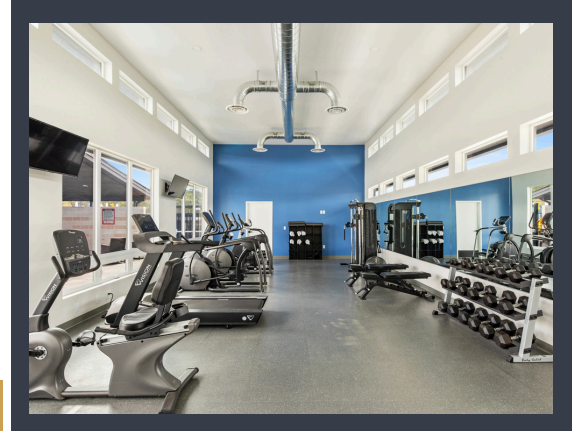

NEW HOME FOR SALE!

300 LUMAN RD. #147 - \$224,900

2026 Skyline Ridgewood
4 Bedrooms
2 Bathrooms
Approx. 1,493 Square Feet
56' x 28'
Carpet & Vinyl Flooring
Full Kitchen Appliance Package
Carport
8' x 8' Shed
Pet Friendly
Great Location & Much More!