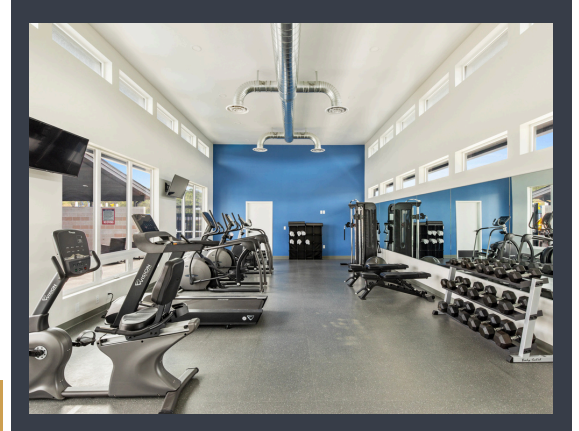

NEW HOME COMING SOON!

300 LUMAN RD. #175 - \$212,500

2025 Fleetwood Evergreen
3 Bedrooms
2 Bathrooms
Approx. 1,333 Square Feet
50' x 27'
6' x 27' Deck
Carpet & Vinyl Flooring
Full Kitchen Appliance Package
Carport
8' x 8' Shed
Pet Friendly
Great Location & Much More!