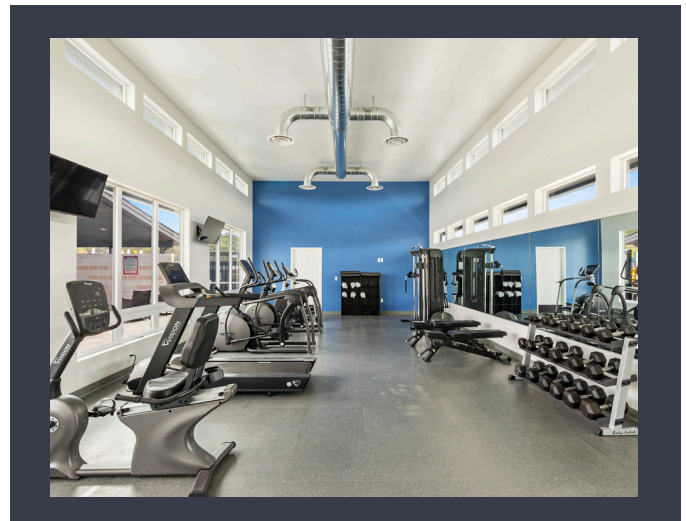

# NEW HOME COMING SOON

300 LUMAN RD. #199- \$216,900

2025 Fleetwood Evergreen  
3 Bedrooms  
2 Bathrooms  
Approx. 1,333 Square Feet  
50' x 27'  
6' x 27' Deck  
Carpet & Vinyl Flooring  
Full Kitchen Appliance Package  
Washer/Dryer Hook-Up  
Carport  
8' x 8' Shed  
Pet Friendly  
Great Location & Much More!